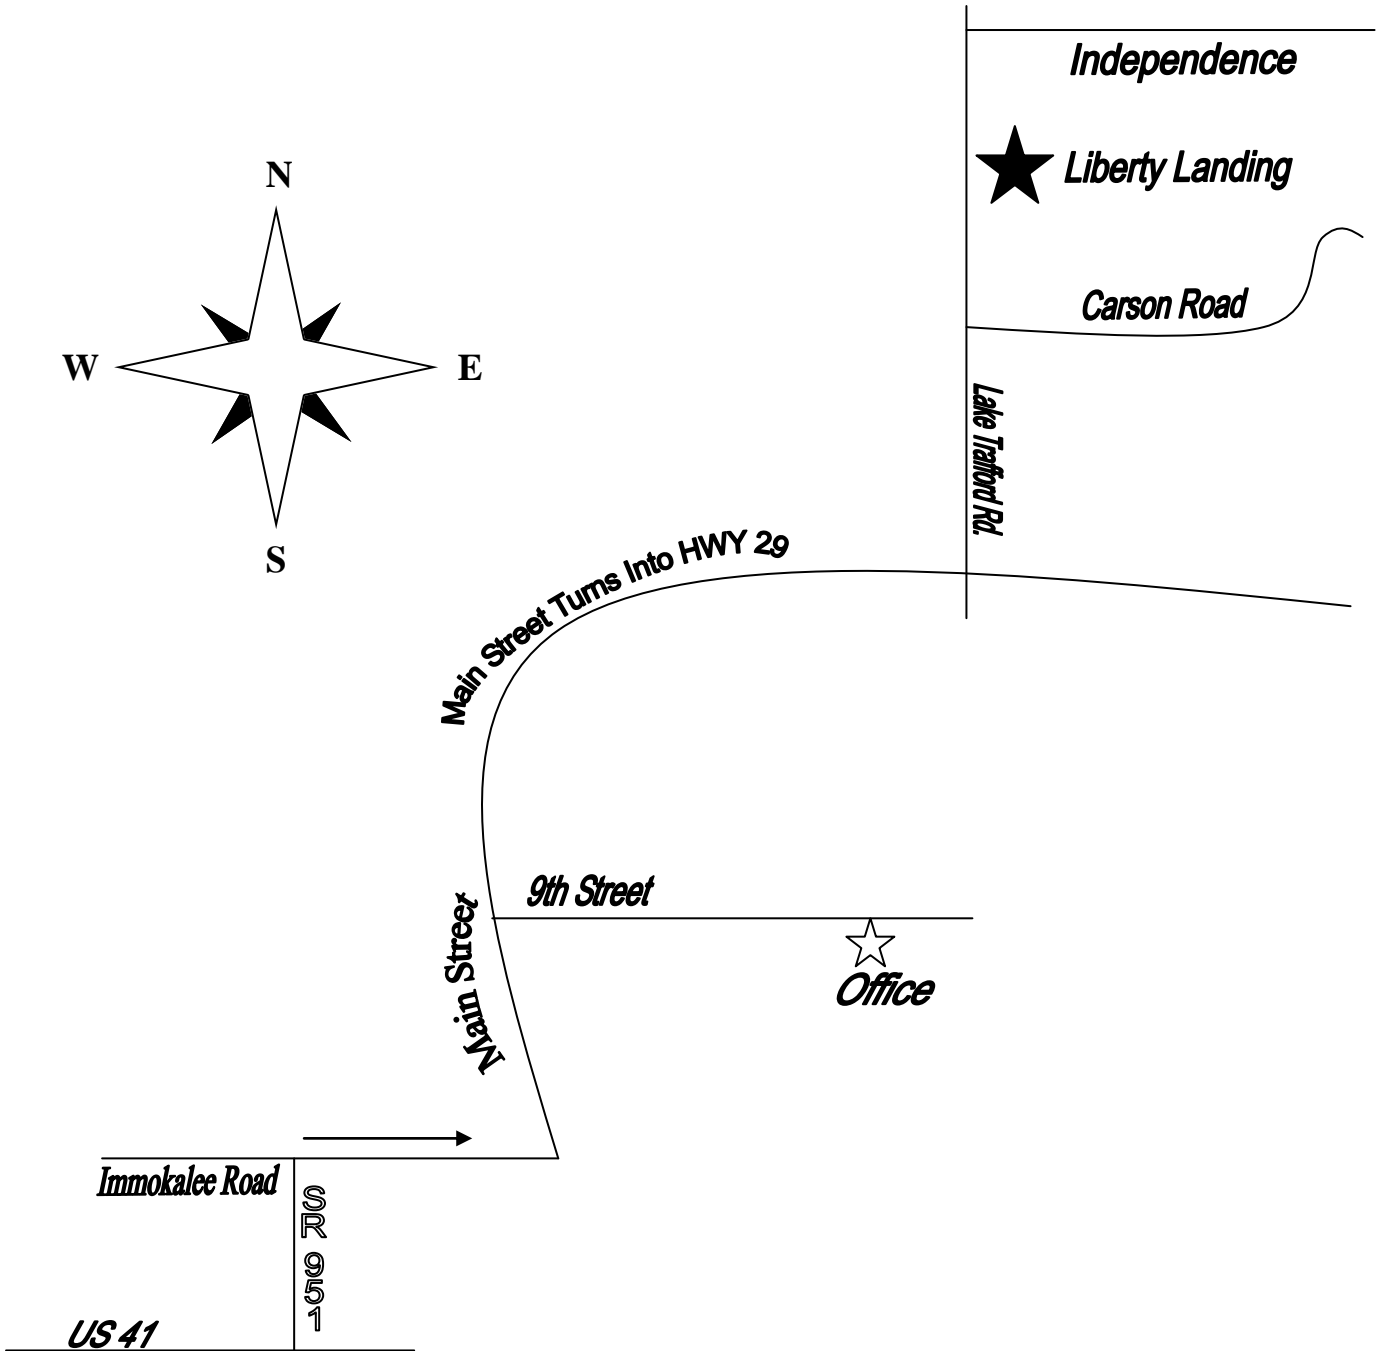

MAP TO LIBERTY LANDING

Immokalee, FL

Directions

From Naples: Go North on I-75 to exit 111 which is Immokalee Road (Rt 846). Take 846 East into Immokalee (about 28 miles). Turn left at the first stop light onto Main Street. Follow Main Street to Lake Trafford road and take a left. Liberty Landing will be on the right directly after Lake Trafford Elementary.